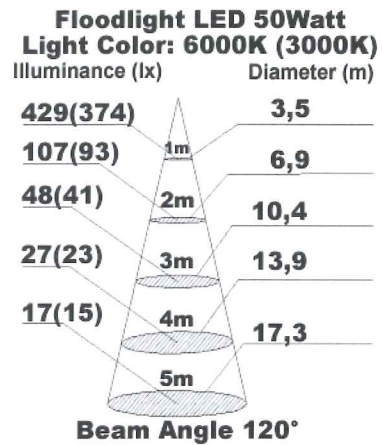

SEEMATZ

LED Floodlight

SEEMATZ

LED – Deckstrahler / Floodlights
CE & Rohs conform

30 Watt

50 Watt

80 Watt

SEEMATZ LED	30 Watt	50 Watt	80 Watt
Input Power	12-24VDC # 85-265VAC	12-24VDC # 85-265VAC	12-24VDC # 85-265VAC
IP Grade	IP65	IP65	IP65
Working Life-span	40.000h	40.000h	40.000h
Light color	6000K only	3000K # 6000K	3000K # 6000K
Housing	Aluminium	Aluminium	Aluminium
Color	White RAL9010	White RAL9010	White RAL9010
Weight	2,25Kg	3,8Kg	6,1Kg