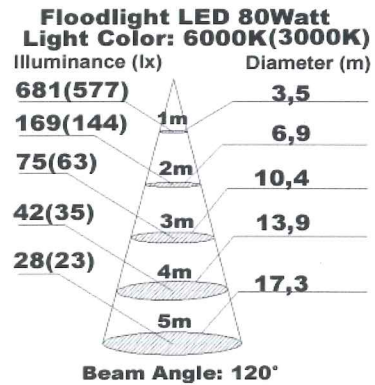

SEEMATZ

LED Floodlight

SEEMATZ

LED – Deckstrahler / Floodlights
CE & Rohs conform

30 Watt

50 Watt

80 Watt

SEEMATZ LED	30 Watt	50 Watt	80 Watt
Input Power	12-24VDC # 85-265VAC	12-24VDC # 85-265VAC	12-24VDC # 85-265VAC
IP Grade	IP65	IP65	IP65
Working Life-span	40.000h	40.000h	40.000h
Light color	6000K only	3000K # 6000K	3000K # 6000K
Housing	Aluminium	Aluminium	Aluminium
Color	White RAL9010	White RAL9010	White RAL9010
Weight	2,25Kg	3,8Kg	6,1Kg