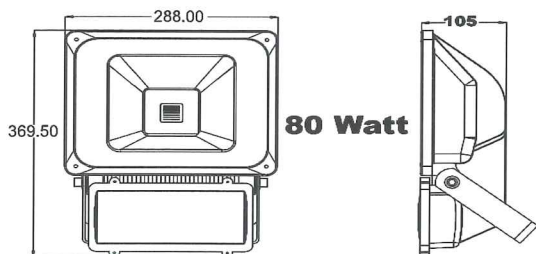

SEEMATZ

LED Floodlight

SEEMATZ

LED – Deckstrahler / Floodlights
CE & Rohs conform

30 Watt

50 Watt

80 Watt

SEEMATZ LED	30 Watt	50 Watt	80 Watt
Input Power	12-24VDC # 85-265VAC	12-24VDC # 85-265VAC	12-24VDC # 85-265VAC
IP Grade	IP65	IP65	IP65
Working Life-span	40.000h	40.000h	40.000h
Light color	6000K only	3000K # 6000K	3000K # 6000K
Housing	Aluminium	Aluminium	Aluminium
Color	White RAL9010	White RAL9010	White RAL9010
Weight	2,25Kg	3,8Kg	6,1Kg