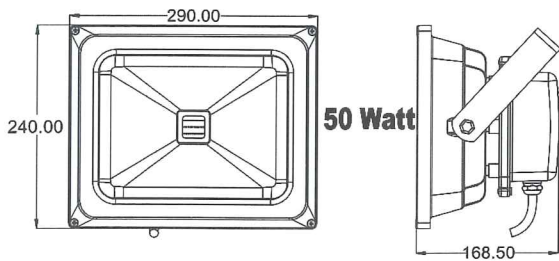

SEEMATZ

LED Floodlight

SEEMATZ

LED – Deckstrahler / Floodlights
CE & Rohs conform

30 Watt

50 Watt

80 Watt

SEEMATZ LED	30 Watt	50 Watt	80 Watt
Input Power	12-24VDC # 85-265VAC	12-24VDC # 85-265VAC	12-24VDC # 85-265VAC
IP Grade	IP65	IP65	IP65
Working Life-span	40.000h	40.000h	40.000h
Light color	6000K only	3000K # 6000K	3000K # 6000K
Housing	Aluminium	Aluminium	Aluminium
Color	White RAL9010	White RAL9010	White RAL9010
Weight	2,25Kg	3,8Kg	6,1Kg