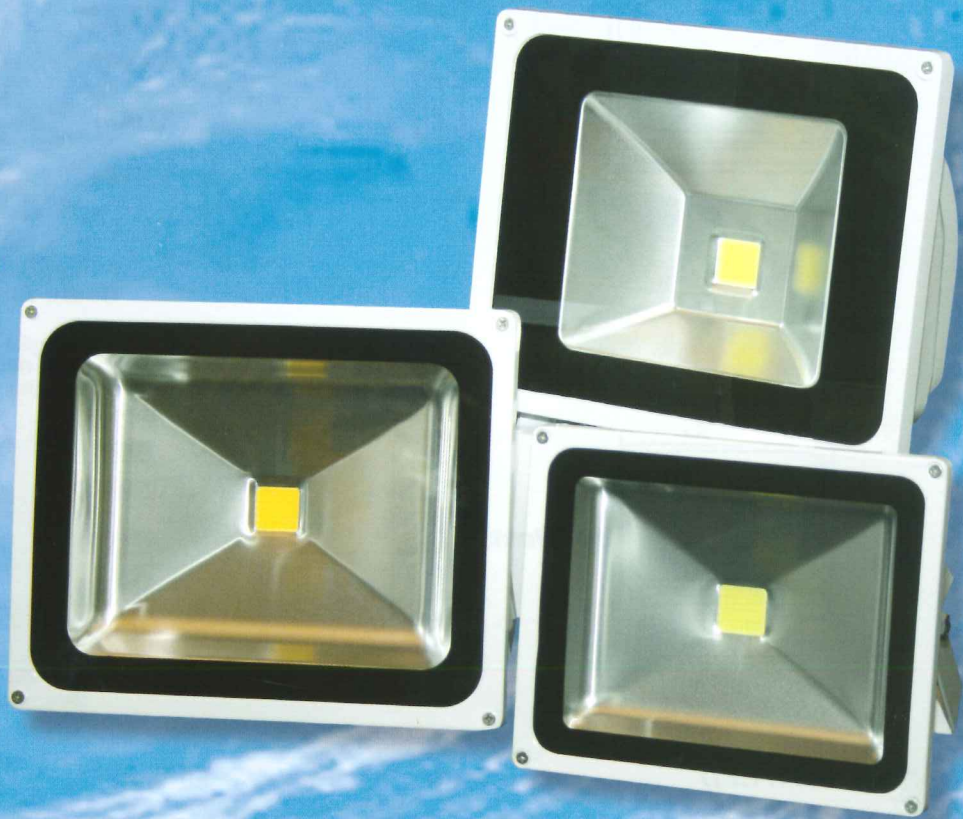

SEEMATZ

LED Floodlight

SEEMATZ

LED – Deckstrahler / Floodlights
CE & Rohs conform

30 Watt

50 Watt

80 Watt

SEEMATZ LED	30 Watt	50 Watt	80 Watt
Input Power	12-24VDC # 85-265VAC	12-24VDC # 85-265VAC	12-24VDC # 85-265VAC
IP Grade	IP65	IP65	IP65
Working Life-span	40.000h	40.000h	40.000h
Light color	6000K only	3000K # 6000K	3000K # 6000K
Housing	Aluminium	Aluminium	Aluminium
Color	White RAL9010	White RAL9010	White RAL9010
Weight	2,25Kg	3,8Kg	6,1Kg