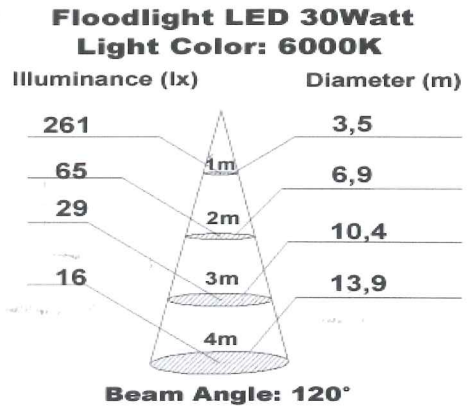

SEEMATZ

LED Floodlight

SEEMATZ

LED – Deckstrahler / Floodlights
CE & Rohs conform

30 Watt

50 Watt

80 Watt

SEEMATZ LED	30 Watt	50 Watt	80 Watt
Input Power	12-24VDC # 85-265VAC	12-24VDC # 85-265VAC	12-24VDC # 85-265VAC
IP Grade	IP65	IP65	IP65
Working Life-span	40.000h	40.000h	40.000h
Light color	6000K only	3000K # 6000K	3000K # 6000K
Housing	Aluminium	Aluminium	Aluminium
Color	White RAL9010	White RAL9010	White RAL9010
Weight	2,25Kg	3,8Kg	6,1Kg