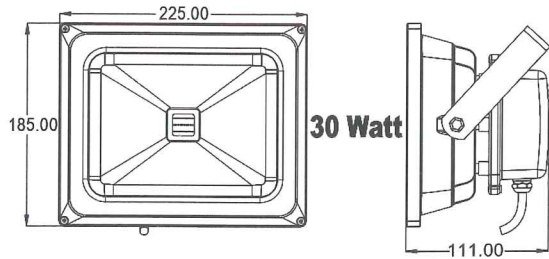

SEEMATZ

LED Floodlight

SEEMATZ

LED – Deckstrahler / Floodlights
CE & Rohs conform

30 Watt

50 Watt

80 Watt

SEEMATZ LED	30 Watt	50 Watt	80 Watt
Input Power	12-24VDC # 85-265VAC	12-24VDC # 85-265VAC	12-24VDC # 85-265VAC
IP Grade	IP65	IP65	IP65
Working Life-span	40.000h	40.000h	40.000h
Light color	6000K only	3000K # 6000K	3000K # 6000K
Housing	Aluminium	Aluminium	Aluminium
Color	White RAL9010	White RAL9010	White RAL9010
Weight	2,25Kg	3,8Kg	6,1Kg