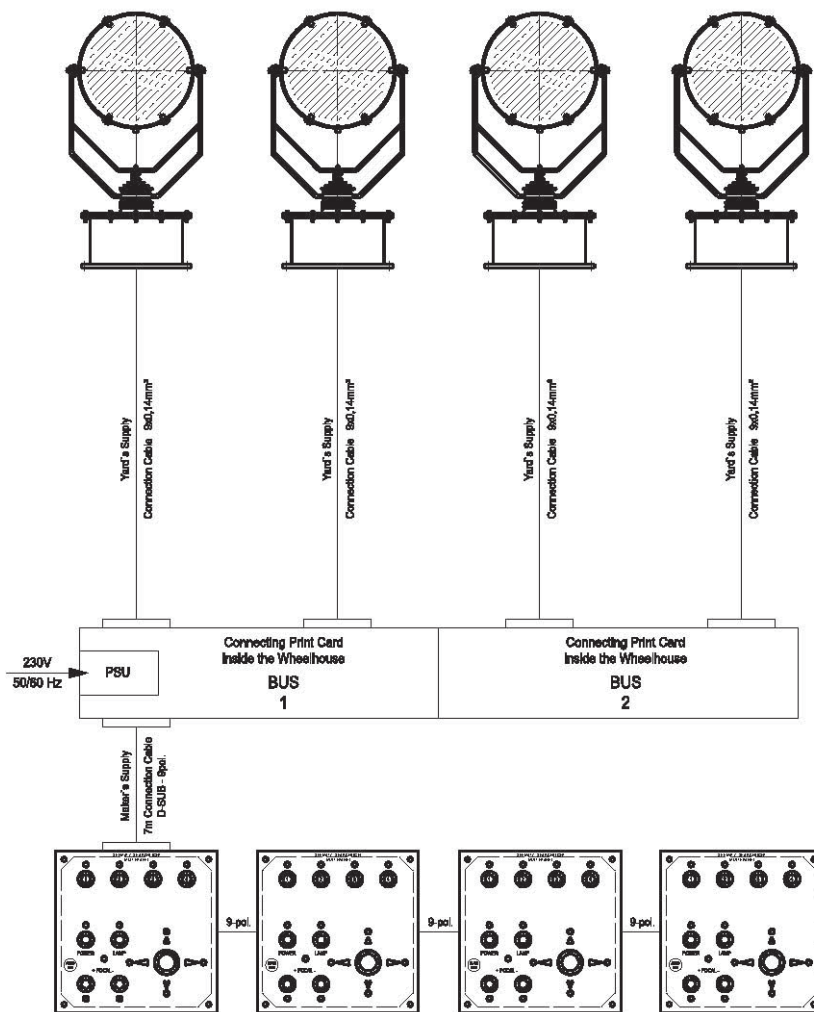

SEEMATZ

Multi-Panel

SEEMATZ Multi-Panel

The SEEMATZ Multi-Panel makes it possible to control up to 8 searchlights from up to 8 control panels. Major concerns in design and development are easy installation and safe operation – as usual for SEEMATZ products. Especially on high-performance vessels, which have limited console space, this solution provides a very good possibility to save space without loss of comfort and safety.

Features:

- Control of up to 8 searchlights from one control panel
- Control of several searchlights simultaneously
- Each switch indicated by self dimming LEDs
- Connection from Halogen and/or XENON searchlights possible on the same panel
- Easy installation via standard cables

SEEMATZ Multi-Panel Overview

Max. 8 panels with 8 different searchlights

SEEMATZ searchlights, window wiper, floodlights