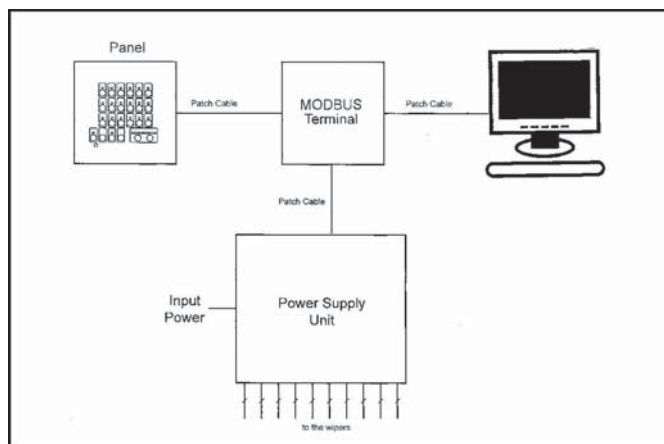

SEEMATZ Wiper - Pacific -

The advancement of the tried and tested OCEAN control. Equipped with all functions for a safe and convenient wiper operation.

Some features of the PACIFIC control are:

Control

- Simple connection of the control panel with only one „patch” - cable
- Connection of additional control panel with only one „patch” - cable
- Up to 24 wipers on one control panel
- Panel sizes: 144 x 72 mm or 144 x 144 mm
- Up to 10 special functions operable
- Self-dimming LEDs
- Elegant design through the usage of tactile pushbutton switches
- Different panel colours available upon inquiry

Wipers

- Wipers from 425 to 3.425 mm length
- Wiper arms up to 1.000 mm length
- Wiper blades up to 1.600 mm length
- Up to 3 arm/blade combinations per wiper
- Wipers available in all RAL - colours

SEEMATZ searchlights, window wiper, floodlights

Pesch Marinescheinwerfer · Ortsring 2 · D-21423 Winsen / Luhe · Tel.: ++ 49 (0) 41 71 - 56 84 · Fax: ++ 49 (0) 41 71 - 5 07 65

Email: Sales@seematz.de