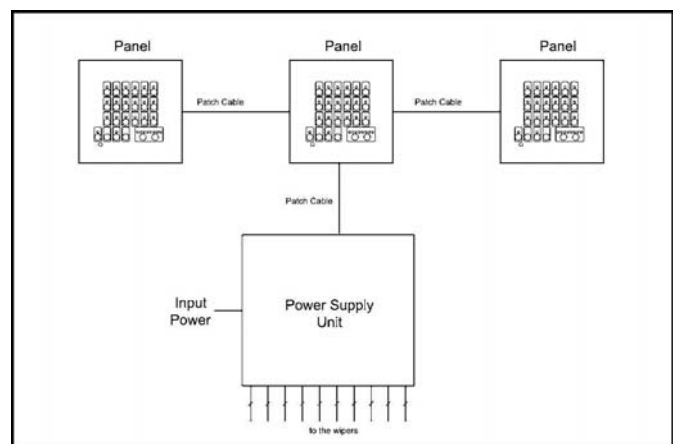

SEEMATZ Wiper - Pacific -

The advancement of the tried and tested OCEAN control. Equipped with all functions for a safe and convenient wiper operation.

Some features of the PACIFIC control are:

Control

- Simple connection of the control panel with only one „patch” - cable
- Connection of additional control panel with only one „patch” - cable
- Up to 24 wipers on one control panel
- Panel sizes: 144 x 72 mm or 144 x 144 mm
- Up to 10 special functions operable
- Self-dimming LEDs
- Elegant design through the usage of tactile pushbutton switches
- Different panel colours available upon inquiry

Wipers

- Wipers from 425 to 3.425 mm length
- Wiper arms up to 1.000 mm length
- Wiper blades up to 1.600 mm length
- Up to 3 arm/blade combinations per wiper
- Wipers available in all RAL - colours

SEEMATZ searchlights, window wiper, floodlights

Pesch Marinescheinwerfer · Ortsring 2 · D-21423 Winsen / Luhe · Tel.: ++ 49 (0) 41 71 - 56 84 · Fax: ++ 49 (0) 41 71 - 5 07 65

Email: Sales@seematz.de